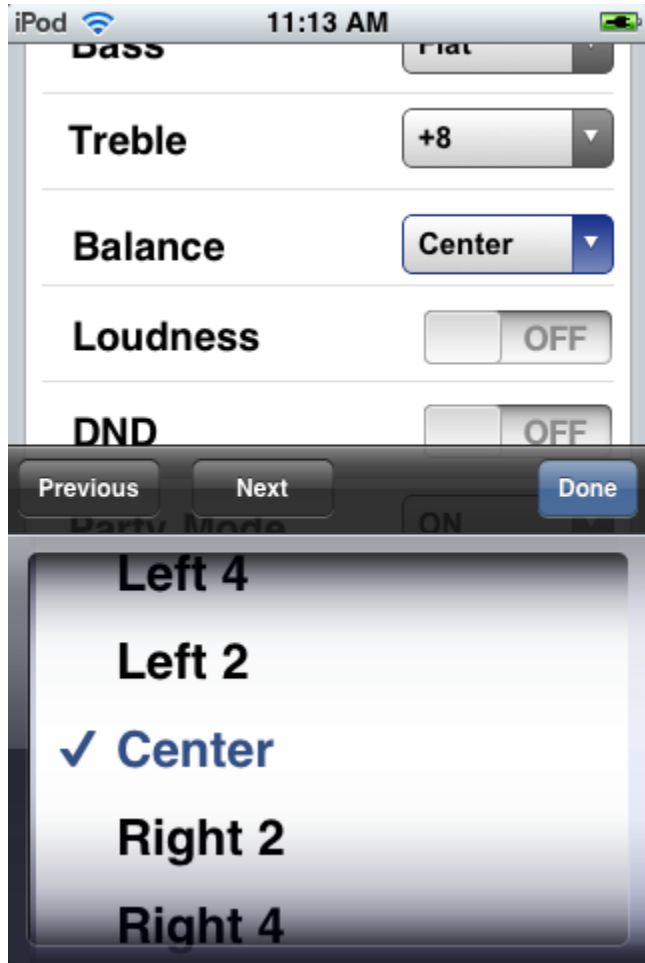

Zones 

*Zone Off*

Now Playing Zones

Power OFF

- Kitchen
- Living Room
- Dining Room
- Master Bedroom
- Kids Bedroom
- Guest Room
- Pool
- Garage

iPod

11:14 AM

Now Playing

Kitchen

Power

ON

Bass

Flat

Treble

+10

Balance