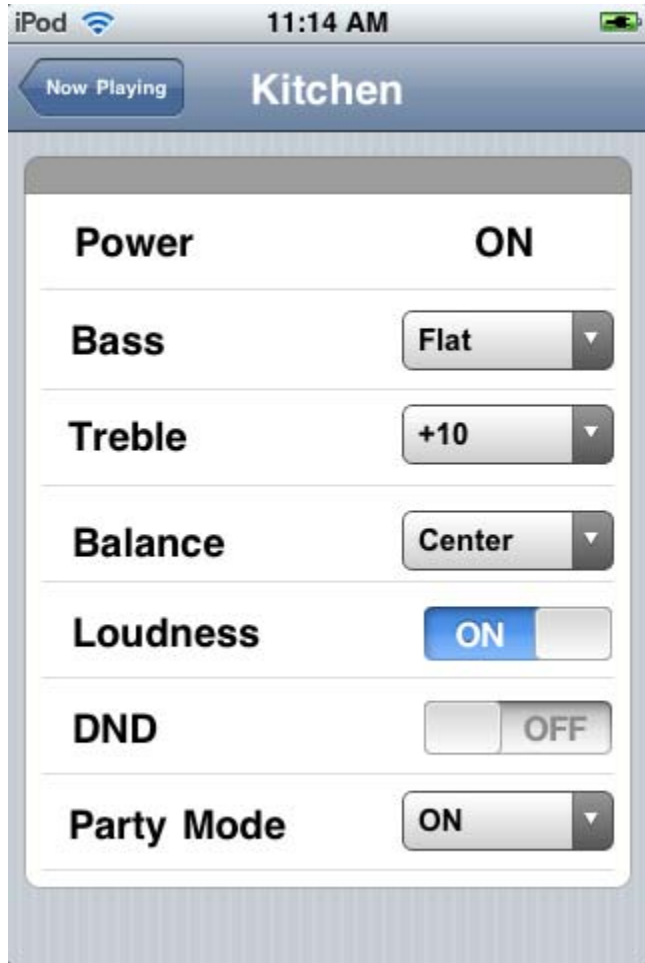

**DVD Changer**

Now Playing Zones

Power ON

- Kitchen
- Living Room
- Dining Room
- Master Bedroom
- Kids Bedroom
- Guest Room
- Pool
- Garage

iPod 

9:33 AM

Power

Kitchen

Zones 

*Zone Off*

Now Playing Zones

Power OFF

- Kitchen
- Living Room
- Dining Room
- Master Bedroom
- Kids Bedroom
- Guest Room
- Pool
- Garage

iPod

11:14 AM

Now Playing

Kitchen

Power

ON

Bass

Flat

Treble

+10

Balance

Center

Loudness

ON

DND

OFF

Party Mode

ON

Loudness