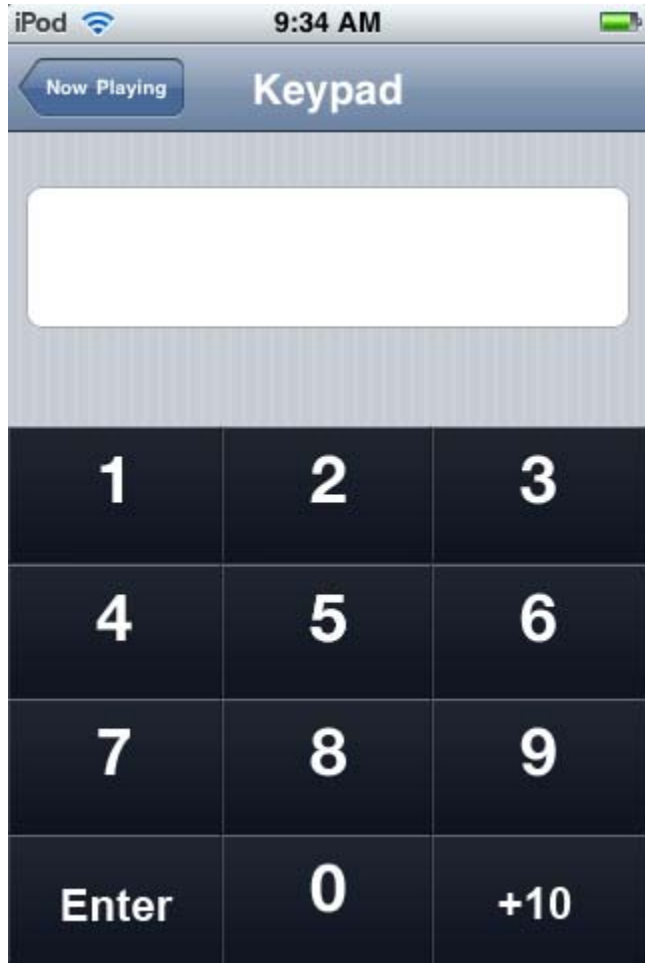

**DVD Changer**

Now Playing Zones

Power ON

- Kitchen
- Living Room
- Dining Room
- Master Bedroom
- Kids Bedroom
- Guest Room
- Pool
- Garage

iPod 

9:33 AM

Power

Kitchen