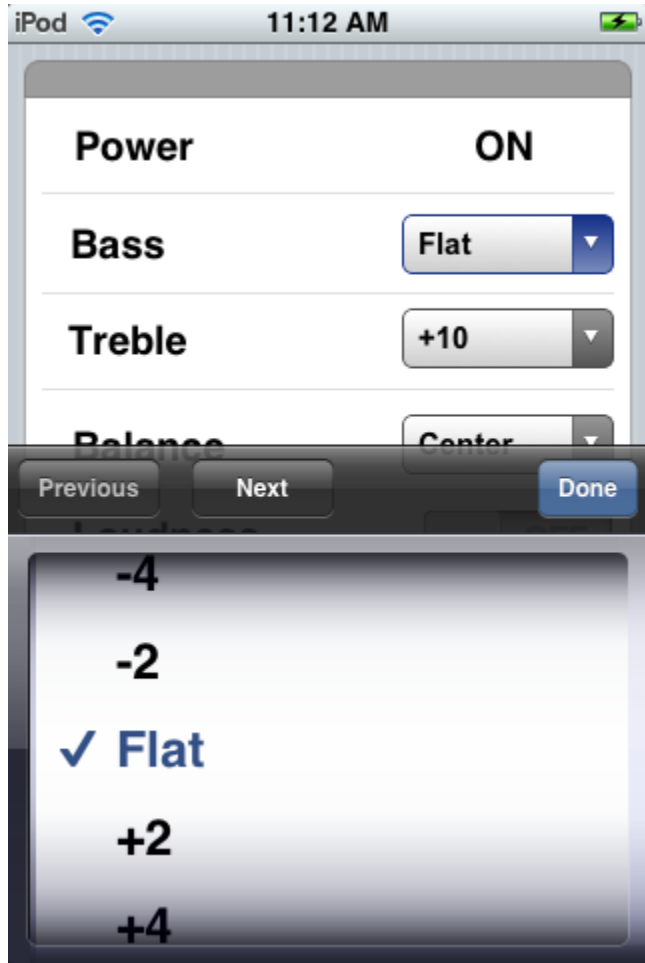

Zones 

*Zone Off*

Now Playing Zones

Power OFF

- Kitchen
- Living Room
- Dining Room
- Master Bedroom
- Kids Bedroom
- Guest Room
- Pool
- Garage

iPod

11:14 AM

Now Playing

Kitchen

Power

ON

Bass

Flat

Treble

+10

Balance