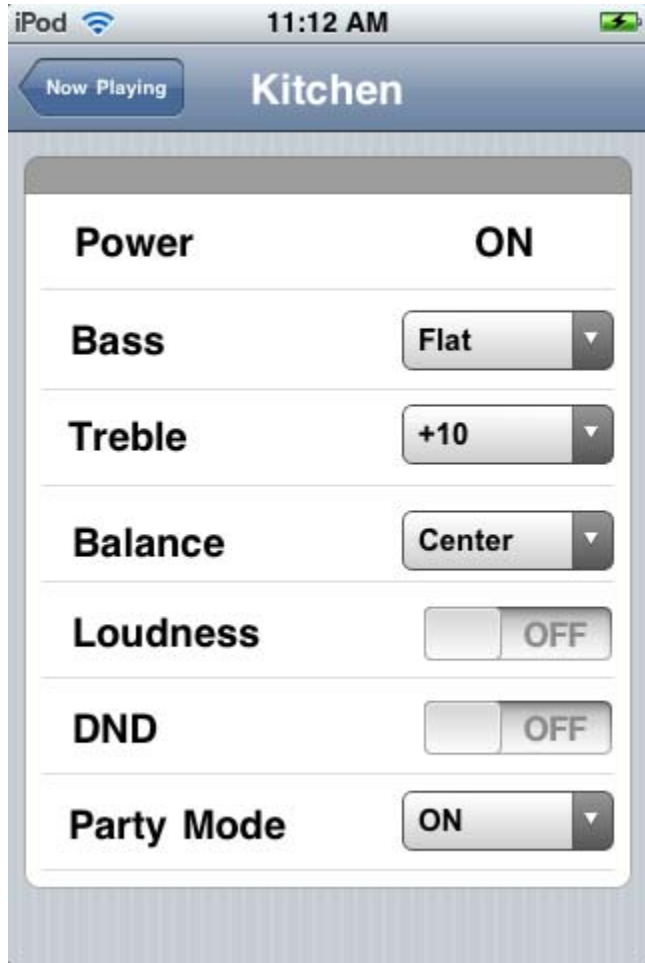

**DVD Changer**

Now Playing Zones

Power ON

- Kitchen
- Living Room
- Dining Room
- Master Bedroom
- Kids Bedroom
- Guest Room
- Pool
- Garage

iPod 

9:33 AM

Power

Kitchen

Zones 

*Zone Off*

Now Playing Zones

Power OFF

- Kitchen
- Living Room
- Dining Room
- Master Bedroom
- Kids Bedroom
- Guest Room
- Pool
- Garage

iPod

11:14 AM

Now Playing

Kitchen

Power

ON

Bass

Flat

Treble

+10

Balance